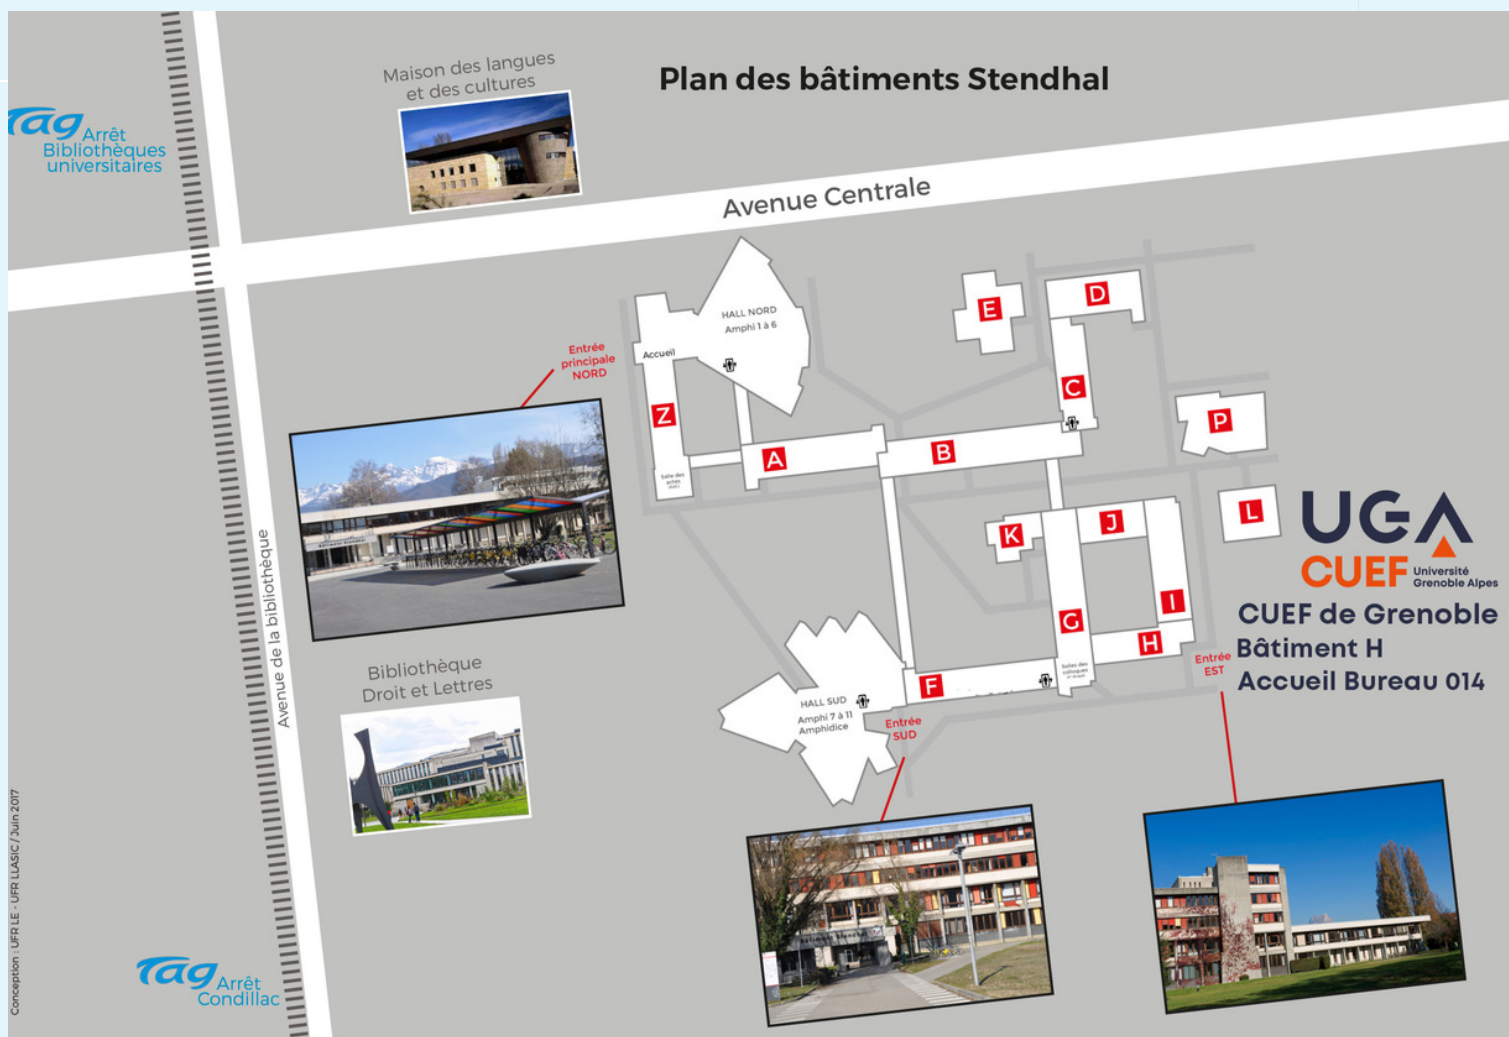

Campus Maps

A campus tour is organized for each new course session.

CUEF Address:

1491 rue des résidences
38400 Saint Martin d'Hères
Stendhal Building
Ground Floor H - Office H014

Opening hours:

- Monday to Thursday: 8:15am - 12:45pm / 2:00pm - 5:15pm
- Friday: 8:15am - 12:45pm / 2:00pm - 4:00pm